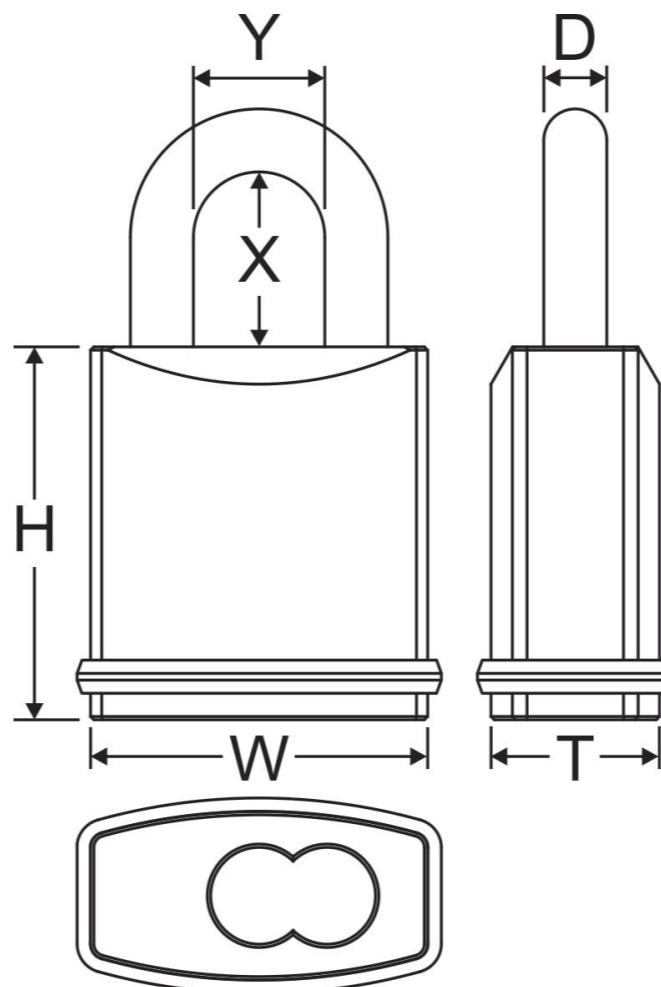

SIZE CHART

LF610

Item #	DIMENSION(MM)						Keyway
	Lock Body			Shackle			
	W	H	T	D	X	Y	
LF610/19	45	56	22	6.35	19	20	No core No key
LF610/25	45	56	22	6.35	25	20	
LF610/38	45	56	22	6.35	38	20	
LF610/50	45	56	22	6.35	50	20	
LF610/76	45	56	22	6.35	76	20	
LF610/102	45	56	22	6.35	102	20	

* Each Item# includes several shackle dimension (X): 19, 25, 38, 50, 76, 102 (mm)
Such as: LF610/19, LF620/50, LF630/102