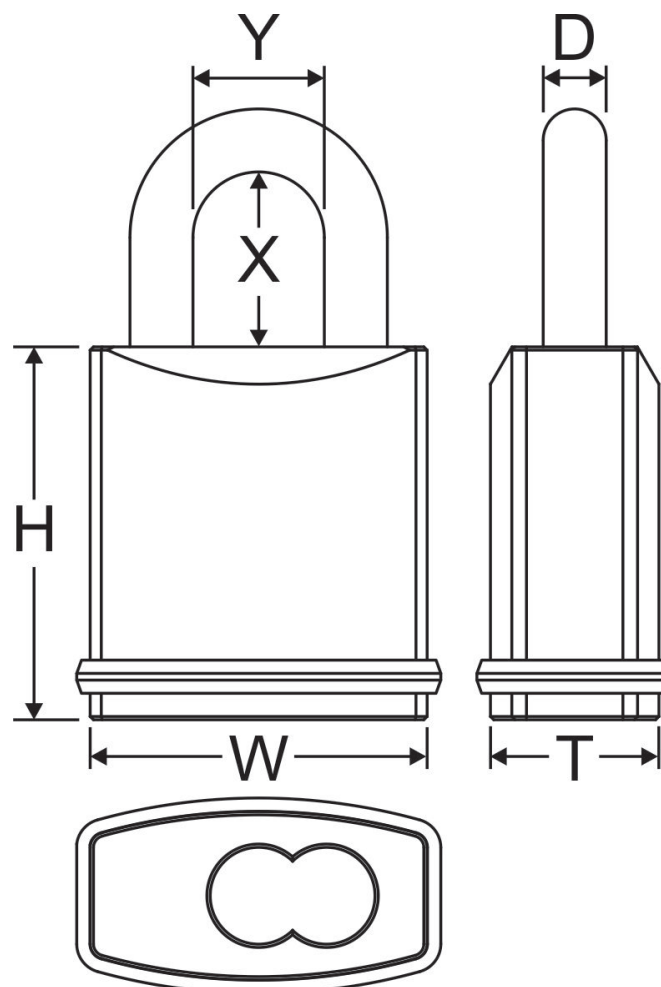

SIZE CHART

LF620

Item #	DIMENSION(MM)						Keyway
	Lock Body			Shackle			
	W	H	T	D	X	Y	
LF620/19	45	56	22	7.93	19	20	No core No key
LF620/25	45	56	22	7.93	25	20	
LF620/38	45	56	22	7.93	38	20	
LF620/50	45	56	22	7.93	50	20	
LF620/76	45	56	22	7.93	76	20	
LF620/102	45	56	22	7.93	102	20	

* Each Item# includes several shackle dimension (X): 19, 25, 38, 50, 76, 102 (mm)

Such as: LF610/19, LF620/50, LF630/102