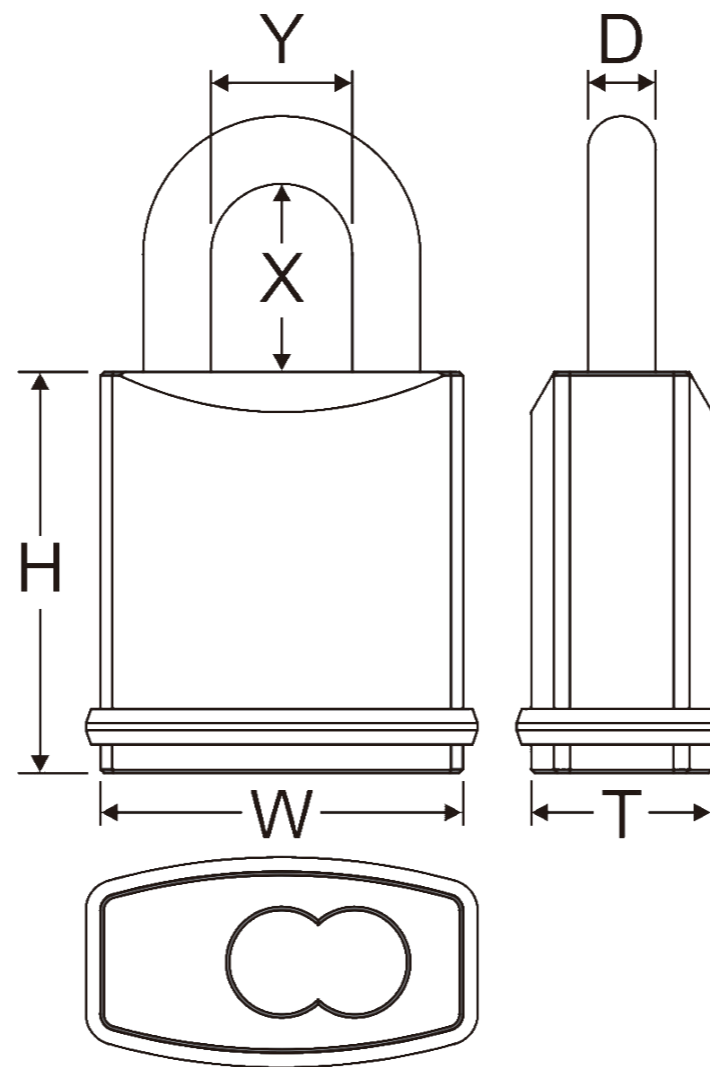

SIZE CHART

LF630

Item #	DIMENSION(MM)						Keyway
	Lock Body			Shackle			
	W	H	T	D	X	Y	
LF630/19	50	56	22	9.5	19	20	No core No key
LF630/25	50	56	22	9.5	25	20	
LF630/38	50	56	22	9.5	38	20	
LF630/50	50	56	22	9.5	50	20	
LF630/76	50	56	22	9.5	76	20	
LF630/102	50	56	22	9.5	102	20	

* Each Item# includes several shackle dimension (X): 19, 25, 38, 50, 76, 102 (mm)
Such as: LF610/19, LF620/50, LF630/102

Item #	DIMENSION(MM)						Keyway
	Lock Body			Shackle			
	W	H	T	D	X	Y	
LF630/19	50	56	22	9.5	19	20	No core No key
LF630/25	50	56	22	9.5	25	20	
LF630/38	50	56	22	9.5	38	20	
LF630/50	50	56	22	9.5	50	20	
LF630/76	50	56	22	9.5	76	20	
LF630/102	50	56	22	9.5	102	20	

* Each Item# includes several shackle dimension (X): 19, 25, 38, 50, 76, 102 (mm)
Such as: LF610/19, LF620/50, LF630/102