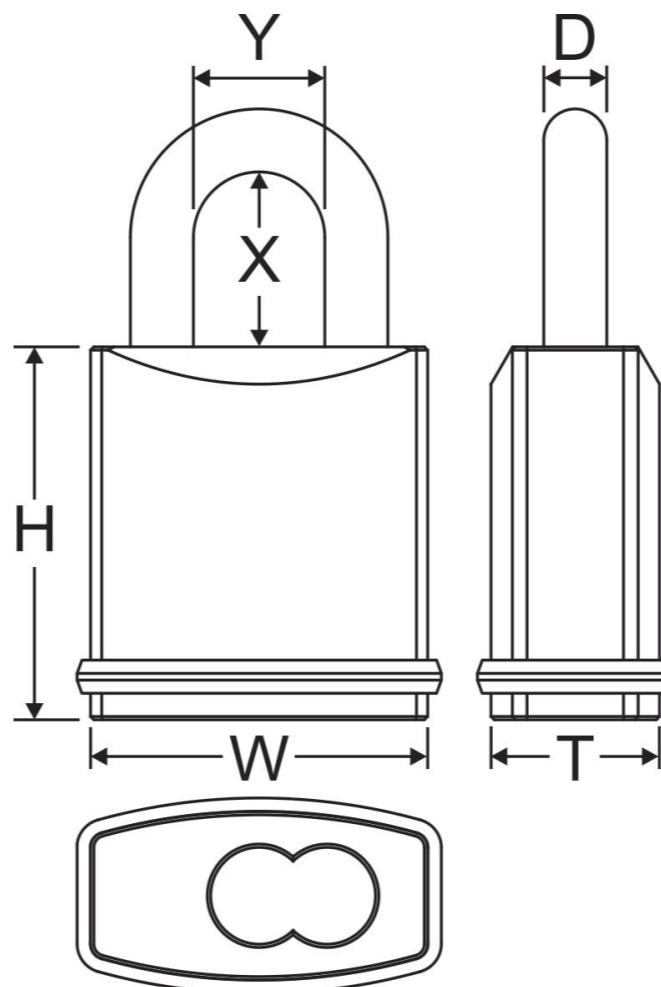

SIZE CHART

LF630

Item #	DIMENSION(MM)						Keyway
	Lock Body			Shackle			
	W	H	T	D	X	Y	
LF630/19	50	56	22	9.5	19	20	No core No key
LF630/25	50	56	22	9.5	25	20	
LF630/38	50	56	22	9.5	38	20	
LF630/50	50	56	22	9.5	50	20	
LF630/76	50	56	22	9.5	76	20	
LF630/102	50	56	22	9.5	102	20	

* Each Item# includes several shackle dimension (X): 19, 25, 38, 50, 76, 102 (mm)
Such as: LF610/19, LF620/50, LF630/102

Item #	DIMENSION(MM)						Keyway
	Lock Body			Shackle			
	W	H	T	D	X	Y	
LF630/19	50	56	22	9.5	19	20	No core No key
LF630/25	50	56	22	9.5	25	20	
LF630/38	50	56	22	9.5	38	20	
LF630/50	50	56	22	9.5	50	20	
LF630/76	50	56	22	9.5	76	20	
LF630/102	50	56	22	9.5	102	20	

* Each Item# includes several shackle dimension (X): 19, 25, 38, 50, 76, 102 (mm)
Such as: LF610/19, LF620/50, LF630/102