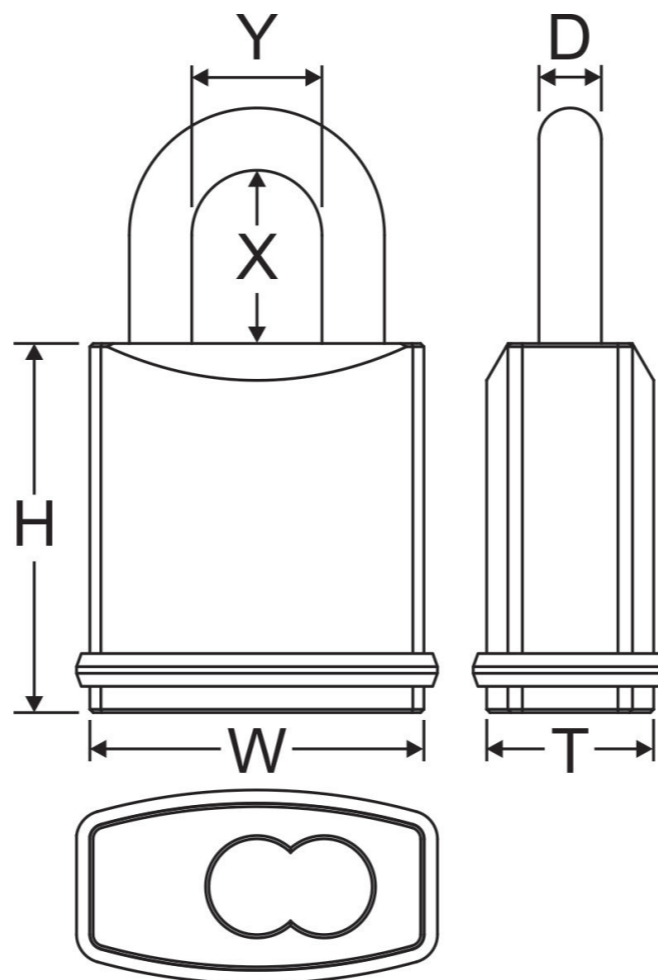

SIZE CHART

LF660B

Item #	DIMENSION(MM)						Keyway
	Lock Body			Shackle			
	W	H	T	D	X	Y	
LF660B/19	45	56	22	7.93	19	20	No core No key
LF660B/25	45	56	22	7.93	25	20	
LF660B/38	45	56	22	7.93	38	20	
LF660B/50	45	56	22	7.93	50	20	
LF660B/76	45	56	22	7.93	76	20	
LF660B/102	45	56	22	7.93	102	20	

* Each Item# includes several shackle dimension (X): 19, 25, 38, 50, 76, 102 (mm)
Such as: LF650B/19, LF660B/50, LF670B/102