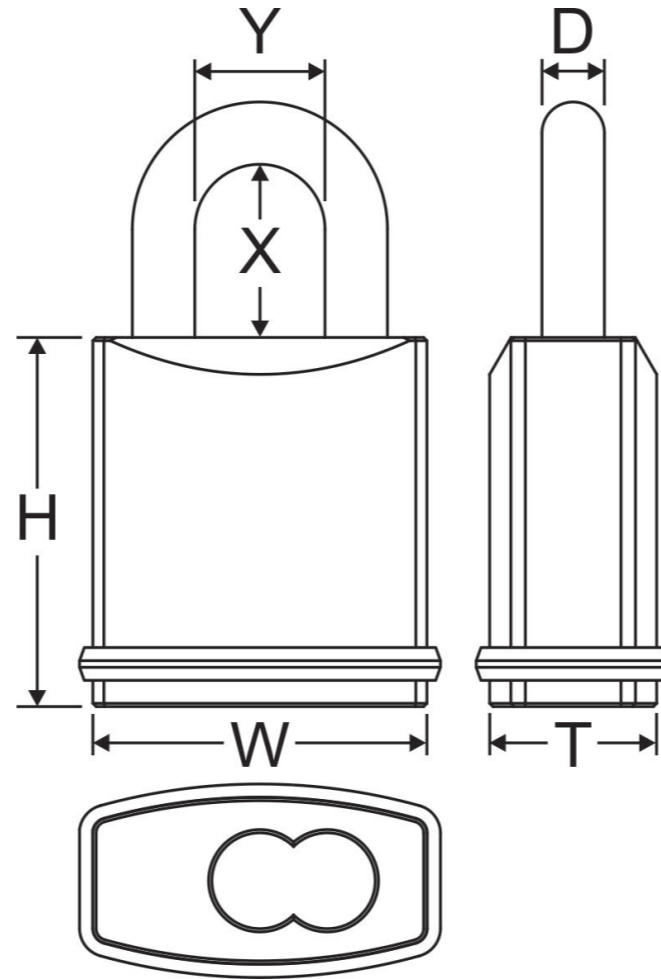

SIZE CHART

LF660C

Item #	DIMENSION(MM)						Keyway
	Lock Body			Shackle			
	W	H	T	D	X	Y	
LF660C/19	45	56	22	7.93	19	20	No core No key
LF660C/25	45	56	22	7.93	25	20	
LF660C/38	45	56	22	7.93	38	20	
LF660C/50	45	56	22	7.93	50	20	
LF660C/76	45	56	22	7.93	76	20	
LF660C/102	45	56	22	7.93	102	20	

* Each Item# includes several shackle dimension (X): 19, 25, 38, 50, 76, 102 (mm)
Such as: LF650C/19, LF660C/50, LF670C/102