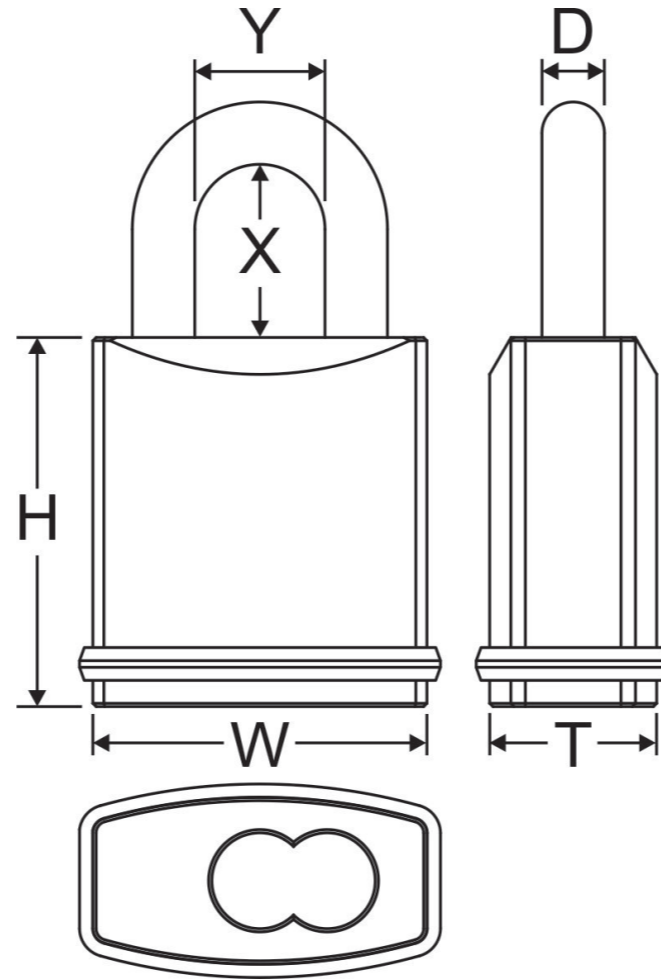

SIZE CHART

LF670C

Item #	DIMENSION(MM)						Keyway
	Lock Body			Shackle			
	W	H	T	D	X	Y	
LF670C/19	50	56	22	9.5	19	20	No core No key
LF670C/25	50	56	22	9.5	25	20	
LF670C/38	50	56	22	9.5	38	20	
LF670C/50	50	56	22	9.5	50	20	
LF670C/76	50	56	22	9.5	76	20	
LF670C/102	50	56	22	9.5	102	20	

* Each Item# includes several shackle dimension (X): 19, 25, 38, 50, 76, 102 (mm)
Such as: LF650C/19, LF660C/50, LF670C/102