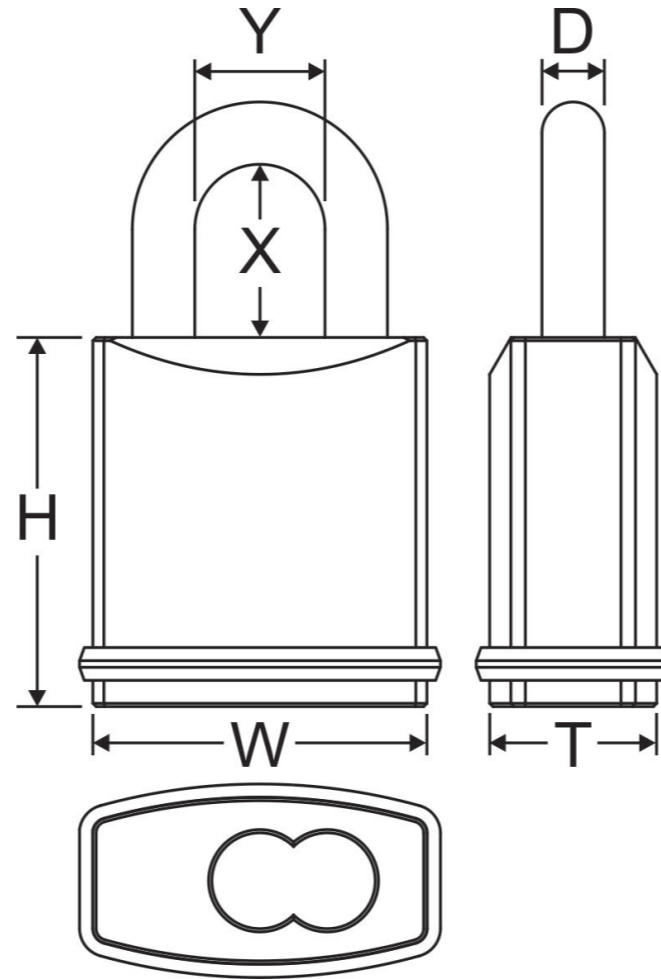

# SIZE CHART

LF650CS

Item #	DIMENSION(MM)						Keyway
	Lock Body			Shackle			
	W	H	T	D	X	Y	
LF650CS/19	45	56	22	6.35	19	20	No core No key
LF650CS/25	45	56	22	6.35	25	20	
LF650CS/38	45	56	22	6.35	38	20	
LF650CS/50	45	56	22	6.35	50	20	
LF650CS/76	45	56	22	6.35	76	20	
LF650CS/102	45	56	22	6.35	102	20	

\* Each Item# includes several shackle dimension (X): 19, 25, 38, 50, 76, 102 (mm)  
Such as: LF650CS/19, LF660CS/50, LF670CS/102