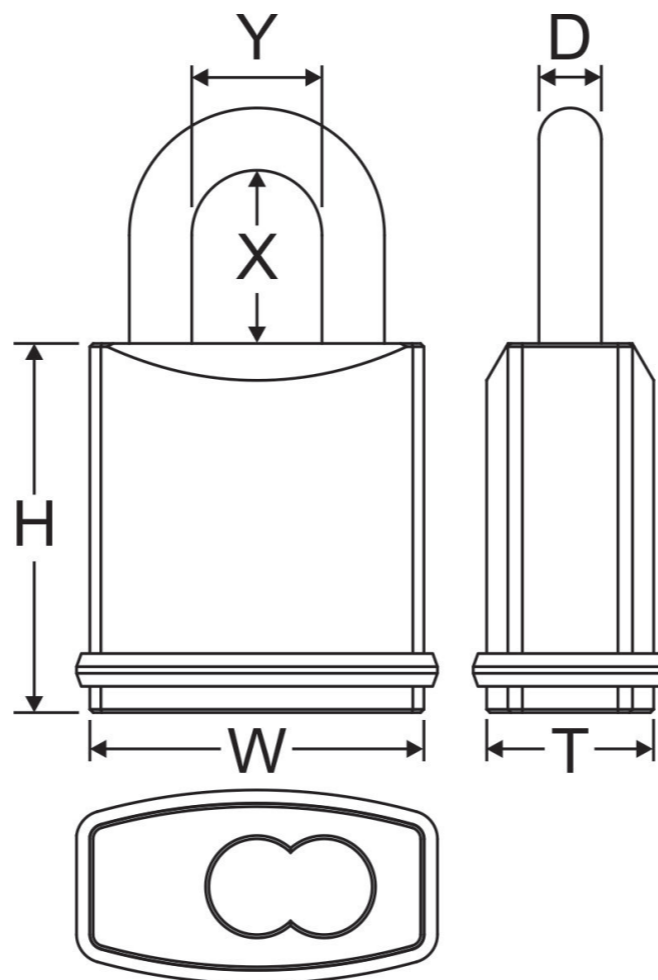

SIZE CHART

LF660CS

Item #	DIMENSION(MM)						Keyway
	Lock Body			Shackle			
	W	H	T	D	X	Y	
LF660CS/19	45	56	22	7.93	19	20	No core No key
LF660CS/25	45	56	22	7.93	25	20	
LF660CS/38	45	56	22	7.93	38	20	
LF660CS/50	45	56	22	7.93	50	20	
LF660CS/76	45	56	22	7.93	76	20	
LF660CS/102	45	56	22	7.93	102	20	

* Each Item# includes several shackle dimension (X): 19, 25, 38, 50, 76, 102 (mm)
Such as: LF650CS/19, LF660CS/50, LF670CS/102