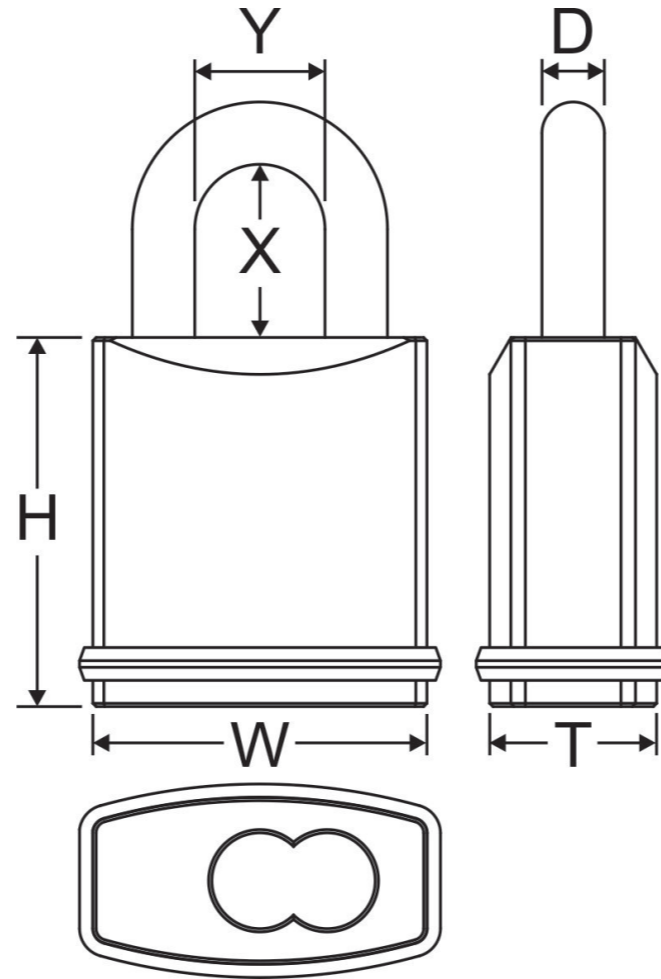

# SIZE CHART

LF670CS

Item #	DIMENSION(MM)						Keyway
	Lock Body			Shackle			
	W	H	T	D	X	Y	
LF670CS/19	50	56	22	9.5	19	20	No core No key
LF670CS/25	50	56	22	9.5	25	20	
LF670CS/38	50	56	22	9.5	38	20	
LF670CS/50	50	56	22	9.5	50	20	
LF670CS/76	50	56	22	9.5	76	20	
LF670CS/102	50	56	22	9.5	102	20	

\* Each Item# includes several shackle dimension (X): 19, 25, 38, 50, 76, 102 (mm)  
Such as: LF650CS/19, LF660CS/50, LF670CS/102