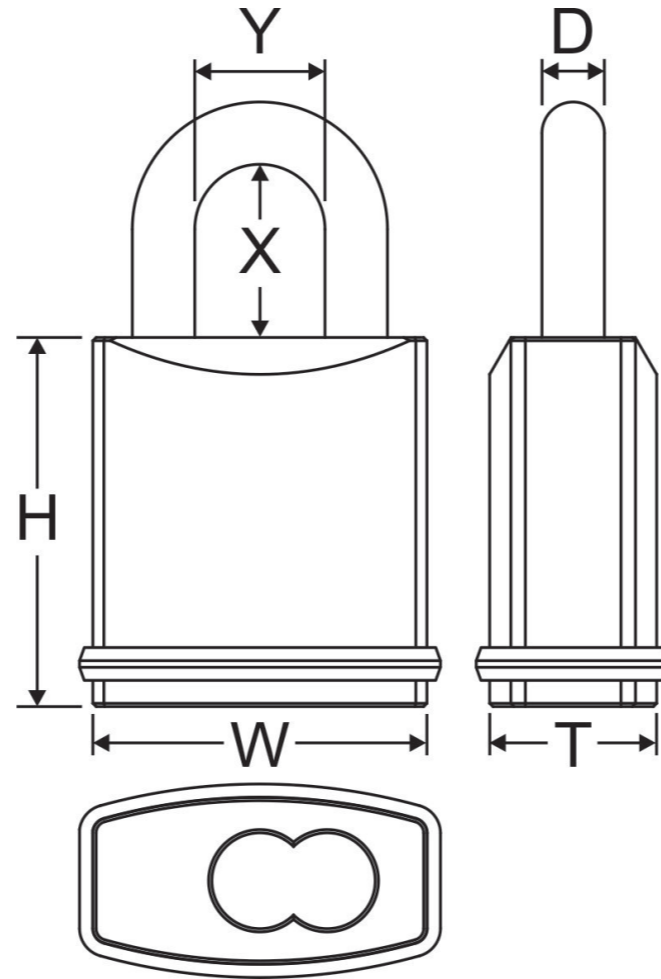

SIZE CHART

LF650S

Item #	DIMENSION(MM)						Keyway
	Lock Body			Shackle			
	W	H	T	D	X	Y	
LF650S/19	45	56	22	6.35	19	20	No core No key
LF650S/25	45	56	22	6.35	25	20	
LF650S/38	45	56	22	6.35	38	20	
LF650S/50	45	56	22	6.35	50	20	
LF650S/76	45	56	22	6.35	76	20	
LF650S/102	45	56	22	6.35	102	20	

* Each Item# includes several shackle dimension (X): 19, 25, 38, 50, 76, 102 (mm)
Such as: LF650S/19, LF660S/50, LF670S/102