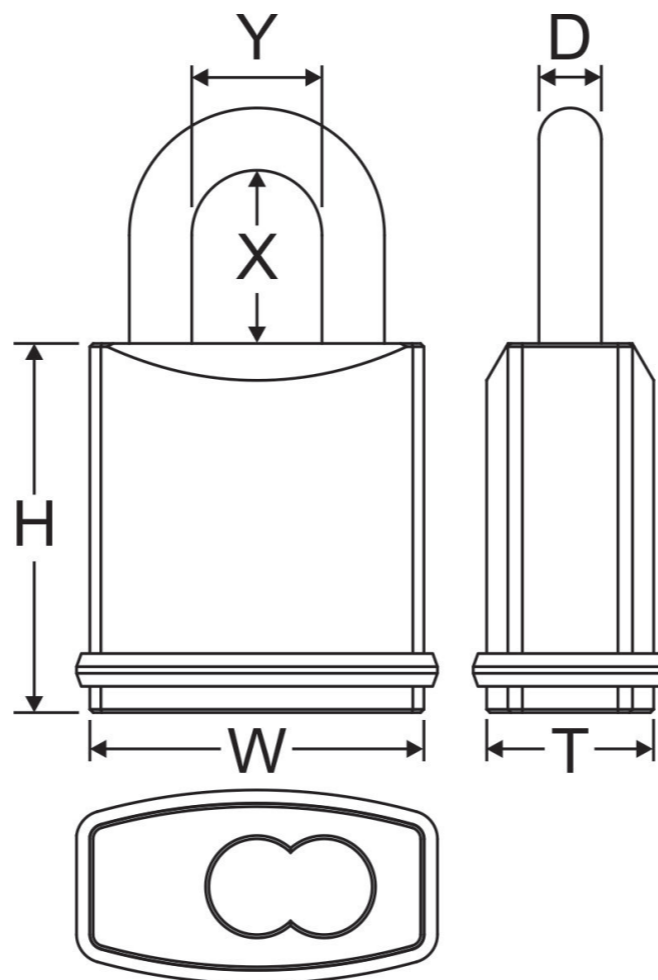

SIZE CHART

LF660S

Item #	DIMENSION(MM)						Keyway
	Lock Body			Shackle			
	W	H	T	D	X	Y	
LF660S/19	45	56	22	7.93	19	20	No core No key
LF660S/25	45	56	22	7.93	25	20	
LF660S/38	45	56	22	7.93	38	20	
LF660S/50	45	56	22	7.93	50	20	
LF660S/76	45	56	22	7.93	76	20	
LF660S/102	45	56	22	7.93	102	20	

* Each Item# includes several shackle dimension (X): 19, 25, 38, 50, 76, 102 (mm)
Such as: LF650S/19, LF660S/50, LF670S/102