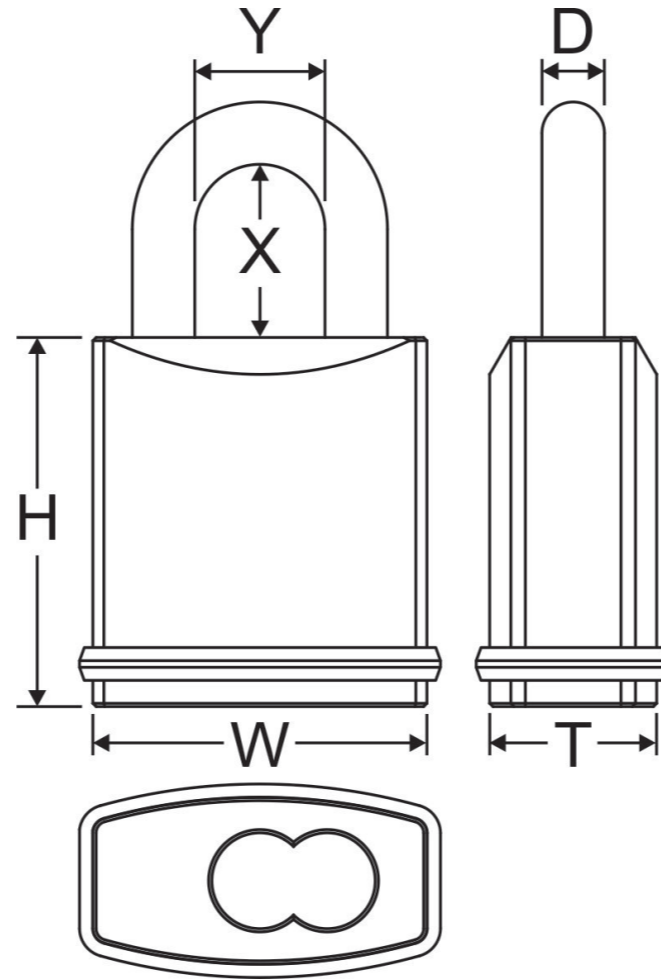

SIZE CHART

LF670S

Item #	DIMENSION(MM)						Keyway
	Lock Body			Shackle			
	W	H	T	D	X	Y	
LF670S/19	50	56	22	9.5	19	20	No core No key
LF670S/25	50	56	22	9.5	25	20	
LF670S/38	50	56	22	9.5	38	20	
LF670S/50	50	56	22	9.5	50	20	
LF670S/76	50	56	22	9.5	76	20	
LF670S/102	50	56	22	9.5	102	20	

* Each Item# includes several shackle dimension (X): 19, 25, 38, 50, 76, 102 (mm)
Such as: LF650S/19, LF660S/50, LF670S/102