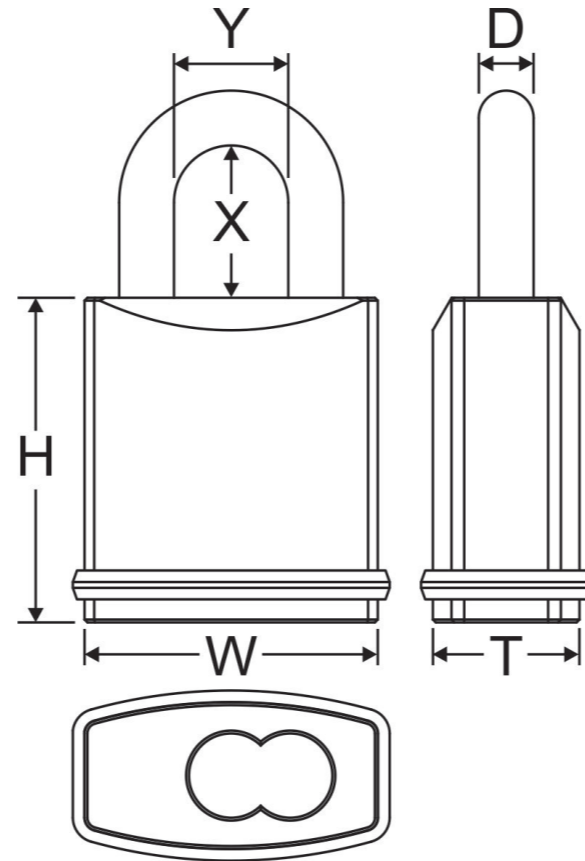

SIZE CHART

610

Item #	DIMENSION(MM)						Keyway
	Lock Body			Shackle			
	W	H	T	D	X	Y	
610/19	40	56	20	6.35	19	20	No core No key
610/25	40	56	20	6.35	25	20	
610/38	40	56	20	6.35	38	20	
610/50	40	56	20	6.35	50	20	
610/76	40	56	20	6.35	76	20	
610/102	40	56	20	6.35	102	20	

* Each Item# includes several shackle dimension (X): 19, 25, 38, 50, 76, 102 (mm)
Such as: 610/25, 620/50, 630/102

* We also provide the full set of padlock.

The Item # will be different according to the core it applied (6 pin or 7 pin) Such as: 610-SFIC-6 or 620-SFIC-7