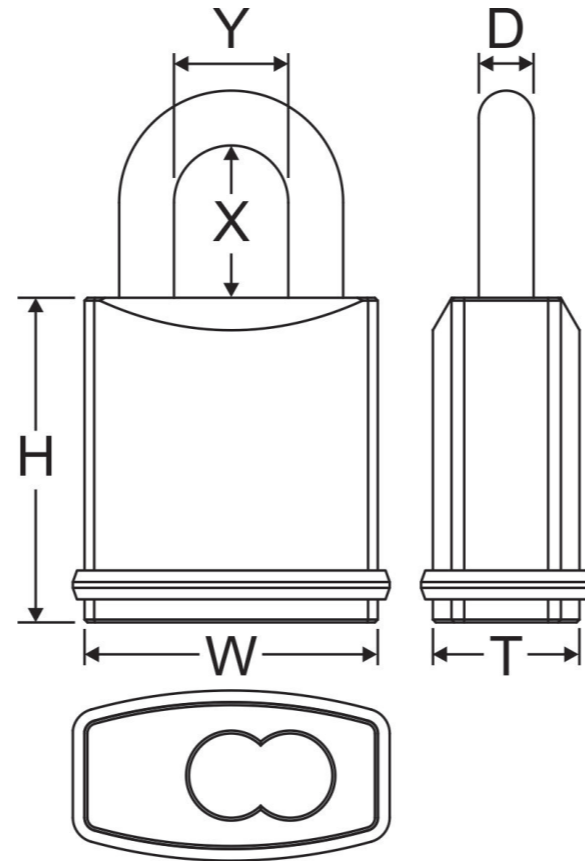

SIZE CHART

620

Item #	DIMENSION(MM)						Keyway
	Lock Body			Shackle			
	W	H	T	D	X	Y	
620/19	45	56	22	7.93	19	20	No core No key
620/25	45	56	22	7.93	25	20	
620/38	45	56	22	7.93	38	20	
620/50	45	56	22	7.93	50	20	
620/76	45	56	22	7.93	76	20	
620/102	45	56	22	7.93	102	20	

* Each Item# includes several shackle dimension (X): 19, 25, 38, 50, 76, 102 (mm)
Such as: 610/25, 620/50, 630/102

* We also provide the full set of padlock.

The Item # will be different according to the core it applied (6 pin or 7 pin) Such as: 610-SFIC-6 or 620-SFIC-7