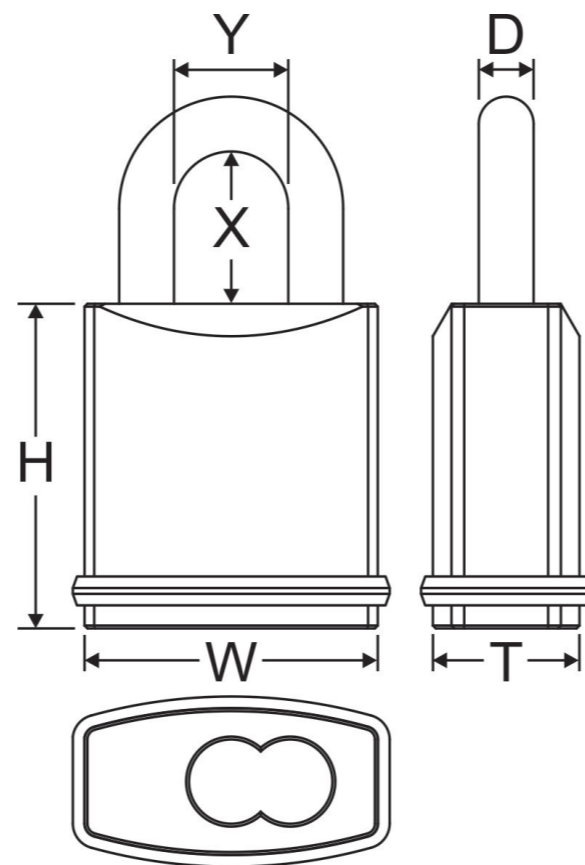

SIZE CHART

630

Item #	DIMENSION(MM)						Keyway
	Lock Body			Shackle			
	W	H	T	D	X	Y	
630/19	50	56	22	9.5	19	20	No core No key
630/25	50	56	22	9.5	25	20	
630/38	50	56	22	9.5	38	20	
630/50	50	56	22	9.5	50	20	
630/76	50	56	22	9.5	76	20	
630/102	50	56	22	9.5	102	20	

* Each Item# includes several shackle dimension (X): 19, 25, 38, 50, 76, 102 (mm)
Such as: 610/25, 620/50, 630/102

* We also provide the full set of padlock.

The Item # will be different according to the core it applied (6 pin or 7 pin) Such as: 610-SFIC-6 or 620-SFIC-7