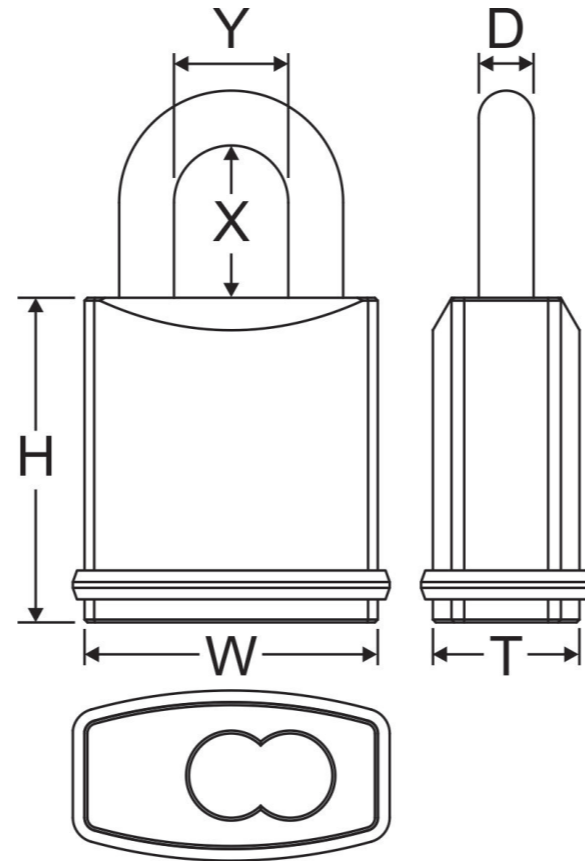

SIZE CHART

650

Item #	DIMENSION(MM)						Keyway
	Lock Body			Shackle			
	W	H	T	D	X	Y	
650/19	40	56	20	6.35	19	20	No core No key
650/25	40	56	20	6.35	25	20	
650/38	40	56	20	6.35	38	20	
650/50	40	56	20	6.35	50	20	
650/76	40	56	20	6.35	76	20	
650/102	40	56	20	6.35	102	20	

* Each Item# includes several shackle dimension (X): 19, 25, 38, 50, 76, 102 (mm)
Such as: 650/25, 660/50, 670/102

* We also provide the full set of padlock.

The Item # will be different according to the core it applied (6 pin or 7 pin) Such as: 660-SFIC-6 or 670-SFIC-7