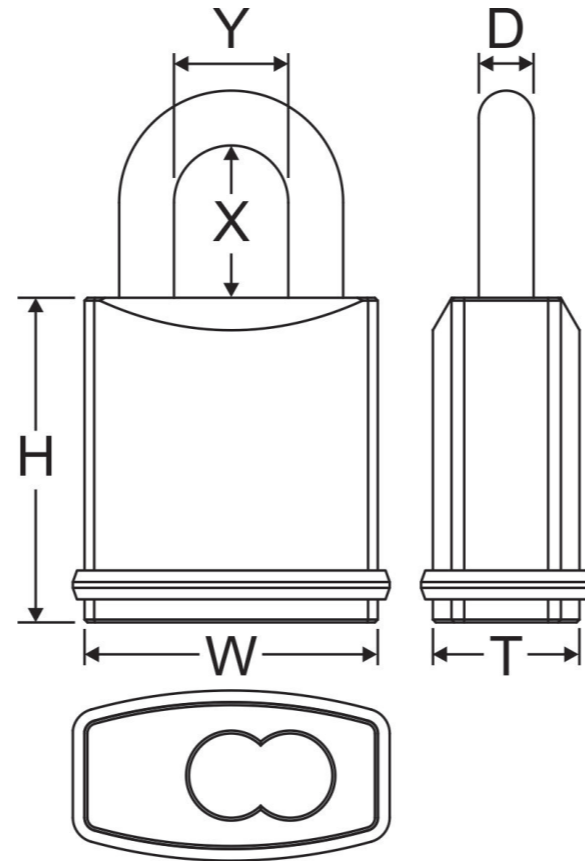

SIZE CHART

660

Item #	DIMENSION(MM)						Keyway
	Lock Body			Shackle			
	W	H	T	D	X	Y	
660/19	45	56	22	7.93	19	20	No core No key
660/25	45	56	22	7.93	25	20	
660/38	45	56	22	7.93	38	20	
660/50	45	56	22	7.93	50	20	
660/76	45	56	22	7.93	76	20	
660/102	45	56	22	7.93	102	20	

* Each Item# includes several shackle dimension (X): 19, 25, 38, 50, 76, 102 (mm)
Such as: 650/25, 660/50, 670/102

* We also provide the full set of padlock.

The Item # will be different according to the core it applied (6 pin or 7 pin) Such as: 660-SFIC-6 or 670-SFIC-7