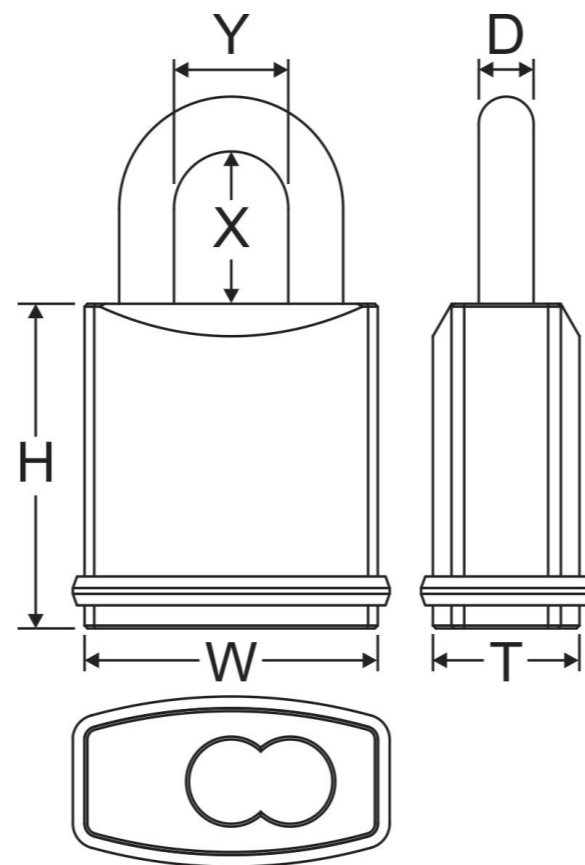

SIZE CHART

670

Item #	DIMENSION(MM)						Keyway
	Lock Body			Shackle			
	W	H	T	D	X	Y	
670/19	50	56	22	9.5	19	20	No core No key
670/25	50	56	22	9.5	25	20	
670/38	50	56	22	9.5	38	20	
670/50	50	56	22	9.5	50	20	
670/76	50	56	22	9.5	76	20	
670/102	50	56	22	9.5	102	20	

* Each Item# includes several shackle dimension (X): 19, 25, 38, 50, 76, 102 (mm)
Such as: 650/25, 660/50, 670/102

* We also provide the full set of padlock.

The Item # will be different according to the core it applied (6 pin or 7 pin) Such as: 660-SFIC-6 or 670-SFIC-7