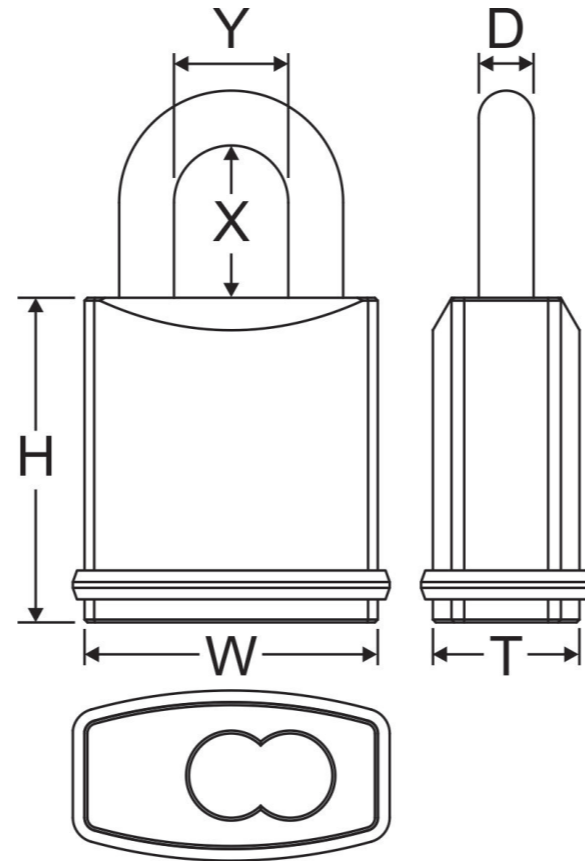

SIZE CHART

650B

Item #	DIMENSION(MM)						Keyway
	Lock Body			Shackle			
	W	H	T	D	X	Y	
650B/19	40	56	20	6.35	19	20	No core No key
650B/25	40	56	20	6.35	25	20	
650B/38	40	56	20	6.35	38	20	
650B/50	40	56	20	6.35	50	20	
650B/76	40	56	20	6.35	76	20	
650B/102	40	56	20	6.35	102	20	

* Each Item# includes several shackle dimension (X): 19, 25, 38, 50, 76, 102 (mm)
Such as: 650B/25, 660B/50, 670B/102

* We also provide the full set of padlock.

The Item # will be different according to the core it applied (6 pin or 7 pin) Such as: 650B-SFIC-6 or 670B-SFIC-7