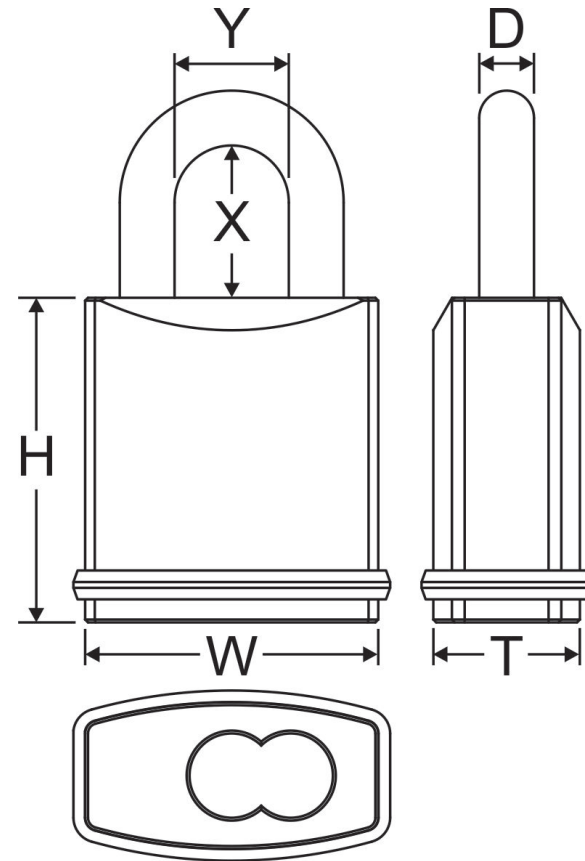

# SIZE CHART

660B

Item #	DIMENSION(MM)						Keyway
	Lock Body			Shackle			
	W	H	T	D	X	Y	
660B/19	45	56	22	7.93	19	20	No core No key
660B/25	45	56	22	7.93	25	20	
660B/38	45	56	22	7.93	38	20	
660B/50	45	56	22	7.93	50	20	
660B/76	45	56	22	7.93	76	20	
660B/102	45	56	22	7.93	102	20	

\* Each Item# includes several shackle dimension (X): 19, 25, 38, 50, 76, 102 (mm)  
Such as: 650B/25, 660B/50, 670B/102

\* We also provide the full set of padlock.

The Item # will be different according to the core it applied (6 pin or 7 pin) Such as: 650B-SFIC-6 or 670B-SFIC-7