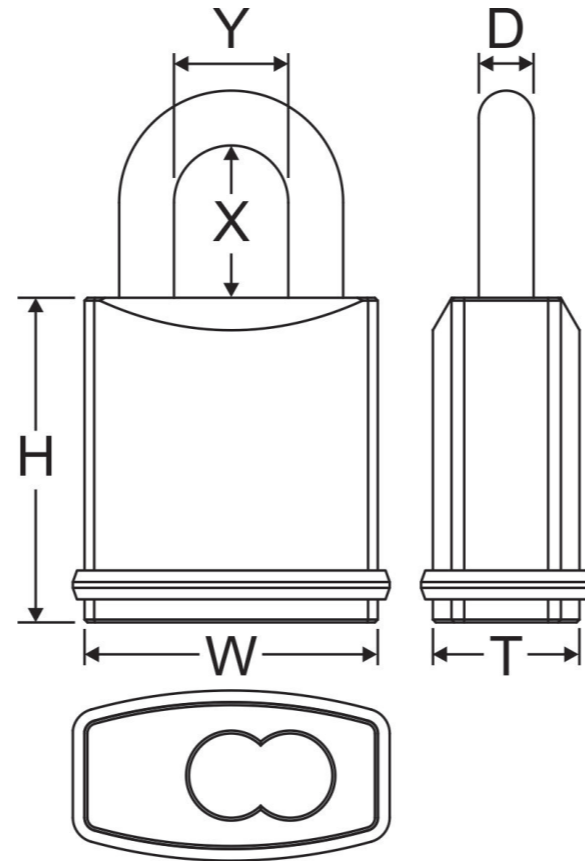

SIZE CHART

670B

Item #	DIMENSION(MM)						Keyway
	Lock Body			Shackle			
	W	H	T	D	X	Y	
670B/19	50	56	22	9.5	19	20	No core No key
670B/25	50	56	22	9.5	25	20	
670B/38	50	56	22	9.5	38	20	
670B/50	50	56	22	9.5	50	20	
670B/76	50	56	22	9.5	76	20	
670B/102	50	56	22	9.5	102	20	

* Each Item# includes several shackle dimension (X): 19, 25, 38, 50, 76, 102 (mm)
Such as: 650B/25, 660B/50, 670B/102

* We also provide the full set of padlock.

The Item # will be different according to the core it applied (6 pin or 7 pin) Such as: 650B-SFIC-6 or 670B-SFIC-7