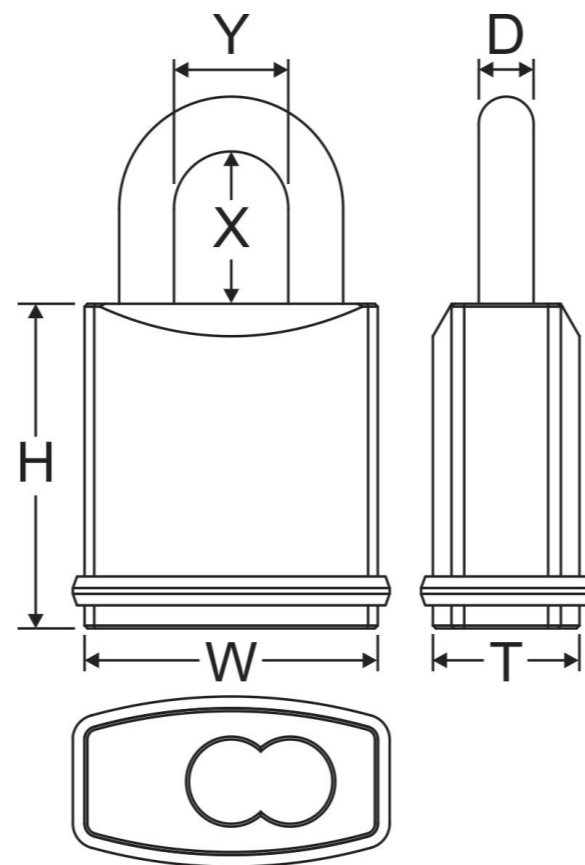

# SIZE CHART

650C

Item #	DIMENSION(MM)						Keyway
	Lock Body			Shackle			
	W	H	T	D	X	Y	
650C/19	40	56	20	6.35	19	20	No core No key
650C/25	40	56	20	6.35	25	20	
650C/38	40	56	20	6.35	38	20	
650C/50	40	56	20	6.35	50	20	
650C/76	40	56	20	6.35	76	20	
650C/102	40	56	20	6.35	102	20	

\* Each Item# includes several shackle dimension (X): 19, 25, 38, 50, 76, 102 (mm)  
Such as: 650C/25, 660C/50, 670C/102

\* We also provide the full set of padlock.

The Item # will be different according to the core it applied (6 pin or 7 pin) Such as: 660C-SFIC-6 or 670C-SFIC-7