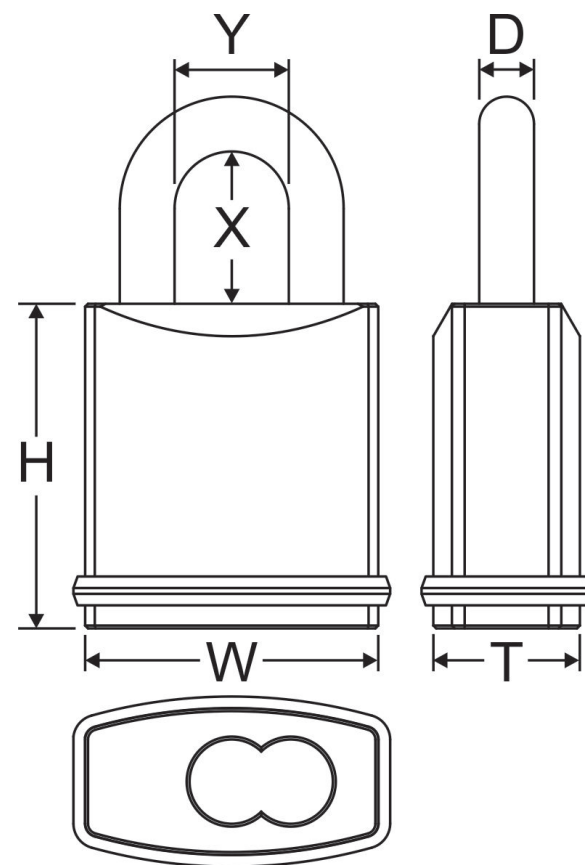

SIZE CHART

660C

Item #	DIMENSION(MM)						Keyway
	Lock Body			Shackle			
	W	H	T	D	X	Y	
660C/19	45	56	22	7.93	19	20	No core No key
660C/25	45	56	22	7.93	25	20	
660C/38	45	56	22	7.93	38	20	
660C/50	45	56	22	7.93	50	20	
660C/76	45	56	22	7.93	76	20	
660C/102	45	56	22	7.93	102	20	

* Each Item# includes several shackle dimension (X): 19, 25, 38, 50, 76, 102 (mm)
Such as: 650C/25, 660C/50, 670C/102

* We also provide the full set of padlock.

The Item # will be different according to the core it applied (6 pin or 7 pin) Such as: 660C-SFIC-6 or 670C-SFIC-7