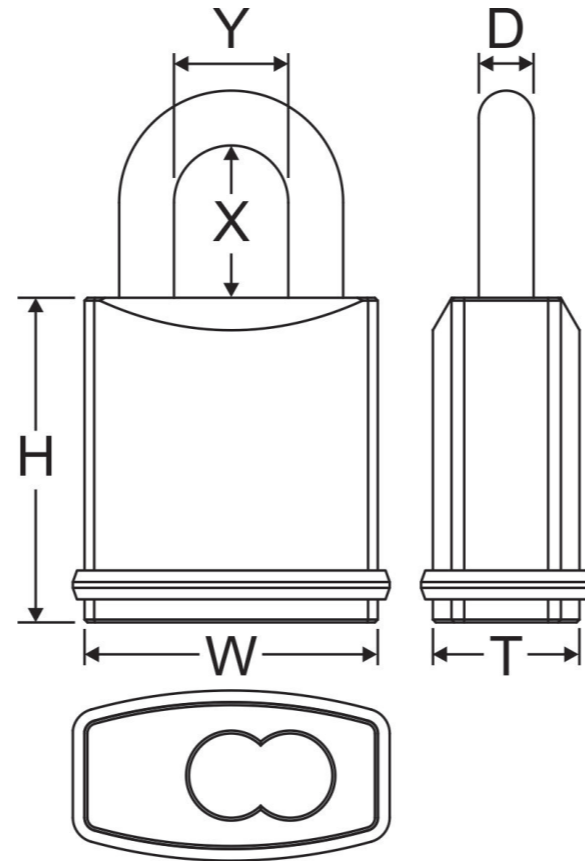

# SIZE CHART

670C

Item #	DIMENSION(MM)						Keyway
	Lock Body			Shackle			
	W	H	T	D	X	Y	
670C/19	50	56	22	9.5	19	20	No core No key
670C/25	50	56	22	9.5	25	20	
670C/38	50	56	22	9.5	38	20	
670C/50	50	56	22	9.5	50	20	
670C/76	50	56	22	9.5	76	20	
670C/102	50	56	22	9.5	102	20	

\* Each Item# includes several shackle dimension (X): 19, 25, 38, 50, 76, 102 (mm)  
Such as: 650C/25, 660C/50, 670C/102

\* We also provide the full set of padlock.

The Item # will be different according to the core it applied (6 pin or 7 pin) Such as: 660C-SFIC-6 or 670C-SFIC-7