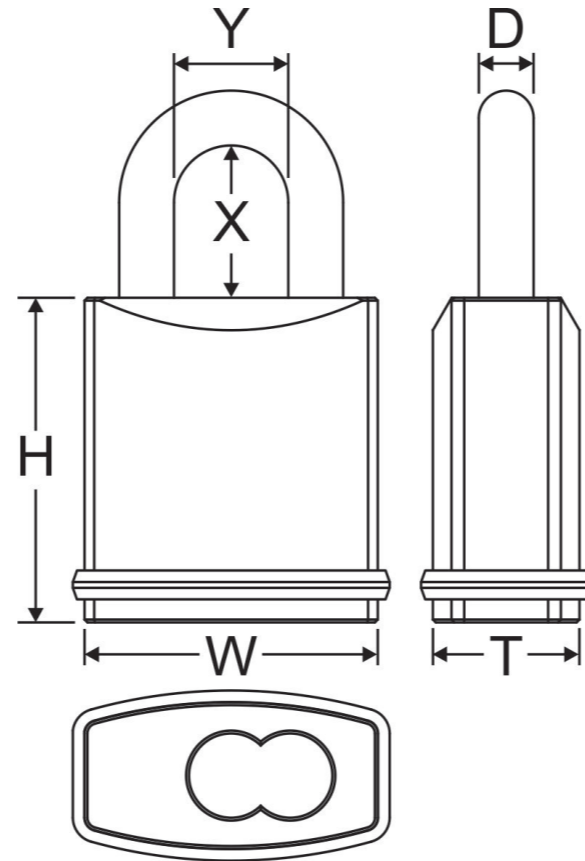

SIZE CHART

650CS

Item #	DIMENSION(MM)						Keyway
	Lock Body			Shackle			
	W	H	T	D	X	Y	
650CS/19	40	56	20	6.35	19	20	No core No key
650CS/25	40	56	20	6.35	25	20	
650CS/38	40	56	20	6.35	38	20	
650CS/50	40	56	20	6.35	50	20	
650CS/76	40	56	20	6.35	76	20	
650CS/102	40	56	20	6.35	102	20	

* Each Item# includes several shackle dimension (X): 19, 25, 38, 50, 76, 102 (mm)
Such as: 650CS/25, 660CS/50, 670CS/102

* We also provide the full set of padlock.

The Item # will be different according to the core it applied (6 pin or 7 pin) Such as: 650CS-SFIC-6 or 670CS-SFIC-7