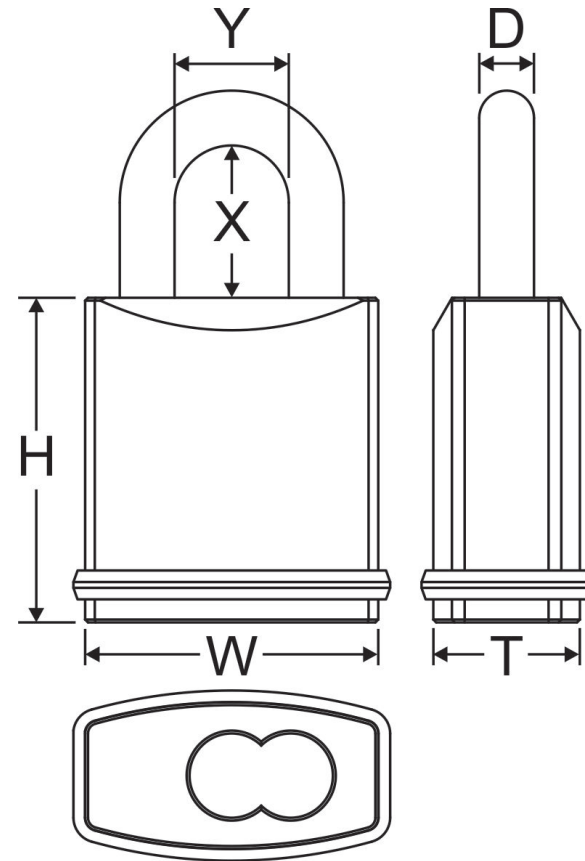

SIZE CHART

660CS

Item #	DIMENSION(MM)						Keyway
	Lock Body			Shackle			
	W	H	T	D	X	Y	
660CS/19	45	56	22	7.93	19	20	No core No key
660CS/25	45	56	22	7.93	25	20	
660CS/38	45	56	22	7.93	38	20	
660CS/50	45	56	22	7.93	50	20	
660CS/76	45	56	22	7.93	76	20	
660CS/102	45	56	22	7.93	102	20	

* Each Item# includes several shackle dimension (X): 19, 25, 38, 50, 76, 102 (mm)
Such as: 650CS/25, 660CS/50, 670CS/102

* We also provide the full set of padlock.

The Item # will be different according to the core it applied (6 pin or 7 pin) Such as: 650CS-SFIC-6 or 670CS-SFIC-7