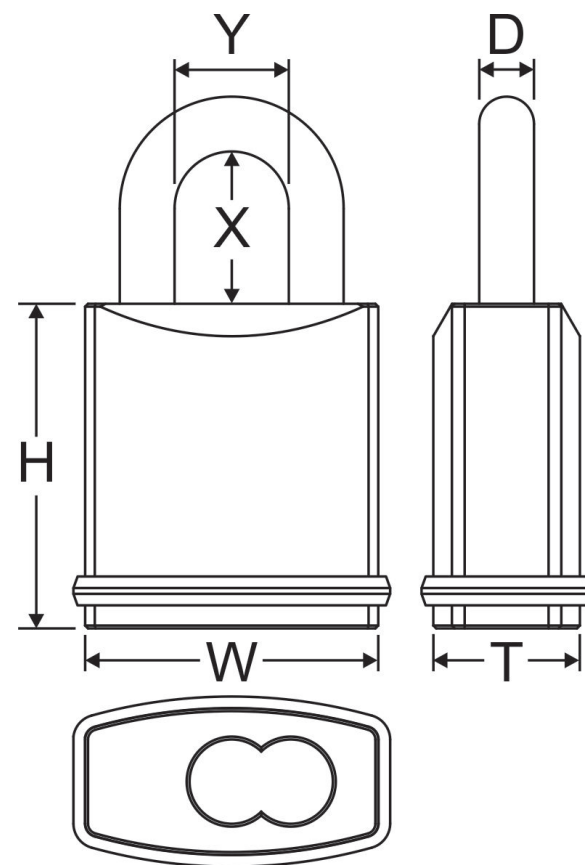

SIZE CHART

670CS

| Item # | DIMENSION(MM) | | | | | | Keyway |
|-----------|---------------|----|----|---------|-----|----|-------------------|
| | Lock Body | | | Shackle | | | |
| | W | H | T | D | X | Y | |
| 670CS/19 | 50 | 56 | 22 | 9.5 | 19 | 20 | No core No key |
| 670CS/25 | 50 | 56 | 22 | 9.5 | 25 | 20 | |
| 670CS/38 | 50 | 56 | 22 | 9.5 | 38 | 20 | |
| 670CS/50 | 50 | 56 | 22 | 9.5 | 50 | 20 | |
| 670CS/76 | 50 | 56 | 22 | 9.5 | 76 | 20 | |
| 670CS/102 | 50 | 56 | 22 | 9.5 | 102 | 20 | |

* Each Item# includes several shackle dimension (X): 19, 25, 38, 50, 76, 102 (mm)
Such as: 650CS/25, 660CS/50, 670CS/102

* We also provide the full set of padlock.

The Item # will be different according to the core it applied (6 pin or 7 pin) Such as: 650CS-SFIC-6 or 670CS-SFIC-7