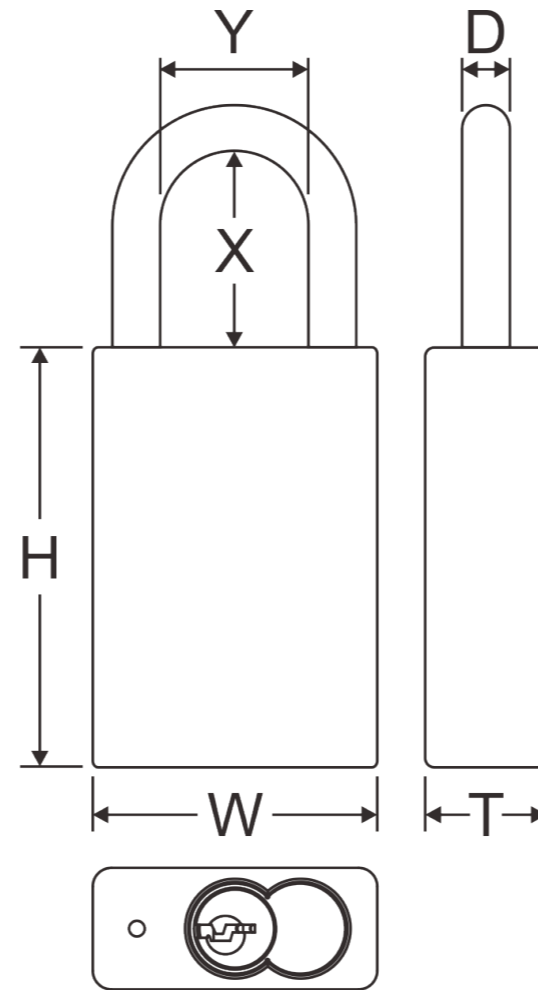

SIZE CHART

100AIC

Item #	DIMENSION(MM)						Keyway
	Lock Body			Shackle			
	W	H	T	D	X	Y	
100AIC/25	45	55	19	8.0	25	20	No core No key
100AIC/50	45	55	19	8.0	50	20	
100AIC/76	45	55	19	8.0	76	20	

* Each Item# includes several shackle dimension (X): 25, 50, 76 (mm)
Such as: 90AIC/25, 100AIC/50, 200AIC/76

* Above items are available with six colors. Please add "color code" after the above Item#
Such as: 90AIC-BK or 100AIC-Y