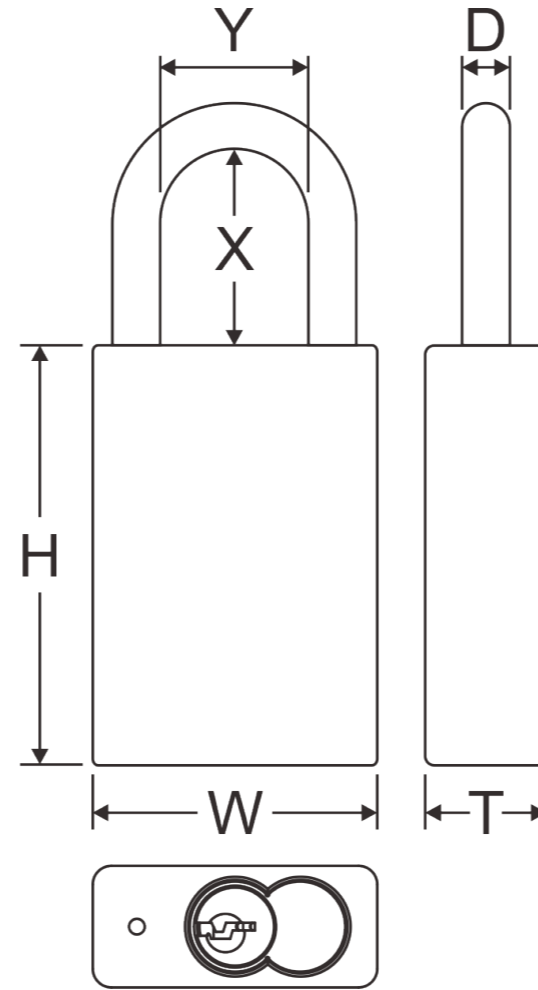

SIZE CHART

200AIC

Item #	DIMENSION(MM)						Keyway
	Lock Body			Shackle			
	W	H	T	D	X	Y	
200AIC/25	50	55	19	9.5	25	20	No core No key
200AIC/50	50	55	19	9.5	50	20	
200AIC/76	50	55	19	9.5	76	20	

* Each Item# includes several shackle dimension (X): 25, 50, 76 (mm)

Such as: 90AIC/25, 100AIC/50, 200AIC/76

* Above items are available with six colors. Please add "color code" after the above Item#

Such as: 90AIC-BK or 100AIC-Y