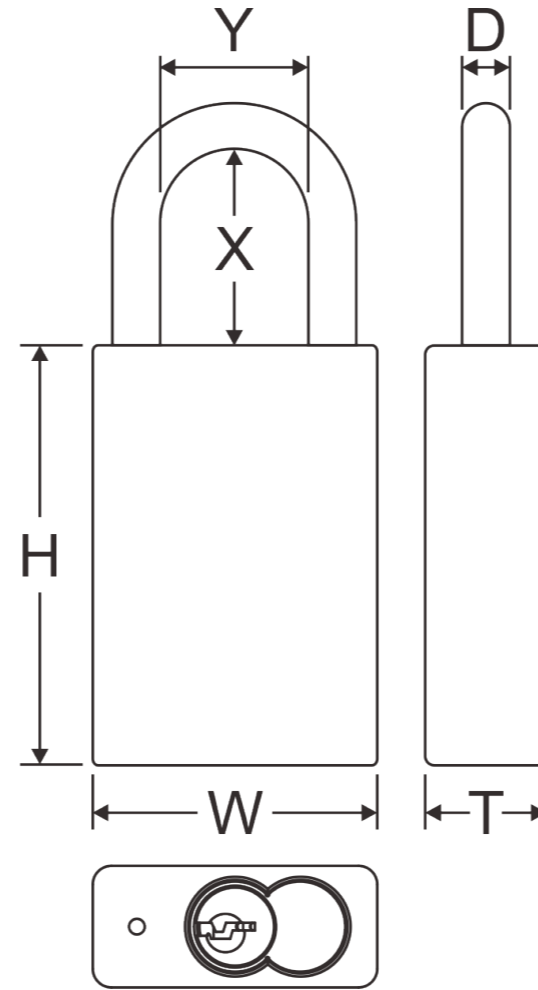

SIZE CHART

90AIC

Item #	DIMENSION(MM)						Keyway
	Lock Body			Shackle			
	W	H	T	D	X	Y	
90AIC/25	38	55	19	6.3	25	20	No core No key
90AIC/50	38	55	19	6.3	50	20	
90AIC/76	38	55	19	6.3	76	20	

* Each Item# includes several shackle dimension (X): 25, 50, 76 (mm)

Such as: 90AIC/25, 100AIC/50, 200AIC/76

* Above items are available with six colors. Please add "color code" after the above Item#

Such as: 90AIC-BK or 100AIC-Y