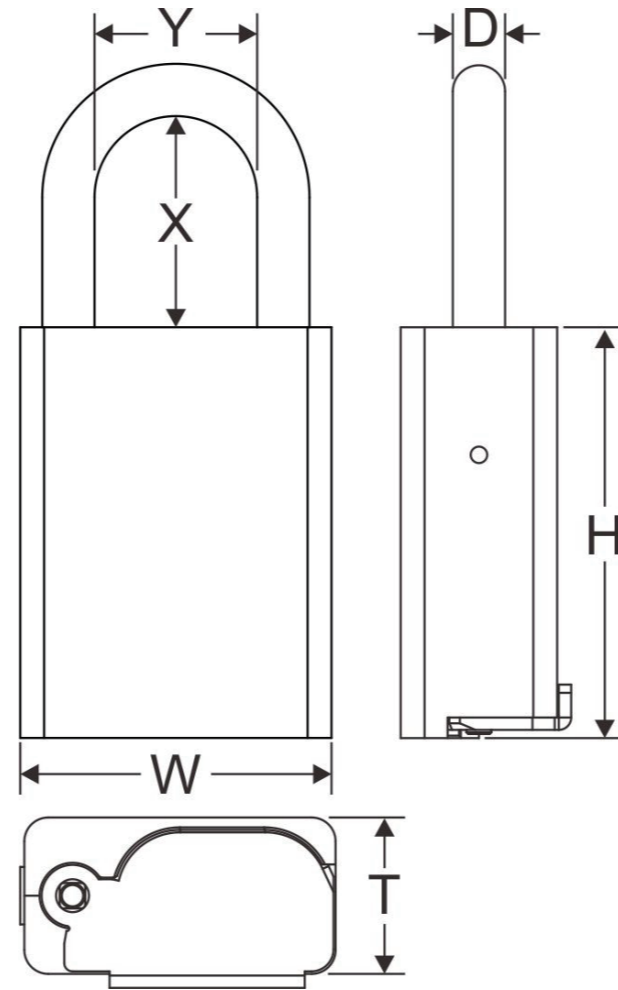

SIZE CHART

100AIC/JR

Item #	DIMENSION(MM)						Keyway
	Lock Body			Shackle			
	W	H	T	D	X	Y	
100AIC/JR/25	45	55	19	8.0	25	20	No core No key
100AIC/JR/50	45	55	19	8.0	50	20	
100AIC/JR/76	45	55	19	8.0	76	20	

* Each Item# includes several shackle dimension (X): 25, 50, 76 (mm)

Such as: 90AIC/JR/25, 100AIC/JR/50, 200AIC/JR/76

* Above items are available with six colors. Please add "color code" after the above Item#.