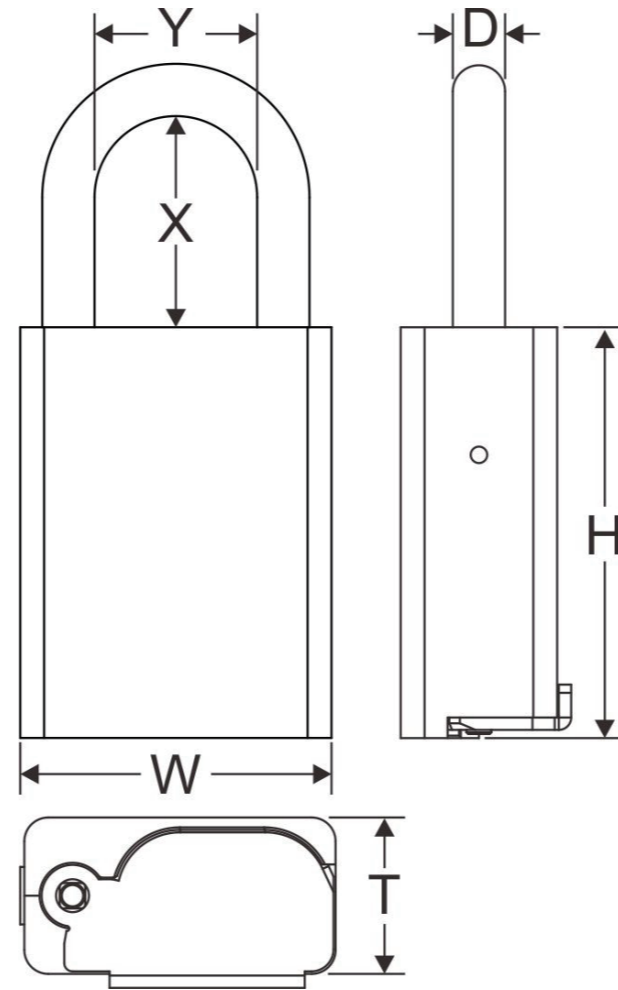

SIZE CHART

90AIC/JR

Item #	DIMENSION(MM)						Keyway
	Lock Body			Shackle			
	W	H	T	D	X	Y	
90AIC/JR/25	38	55	19	6.3	25	20	No core No key
90AIC/JR/50	38	55	19	6.3	50	20	
90AIC/JR/76	38	55	19	6.3	76	20	

* Each Item# includes several shackle dimension (X): 25, 50, 76 (mm)

Such as: 90AIC/JR/25, 100AIC/JR/50, 200AIC/JR/76

* Above items are available with six colors. Please add "color code" after the above Item#.

Such as: 90AIC-BK or 100AIC-Y