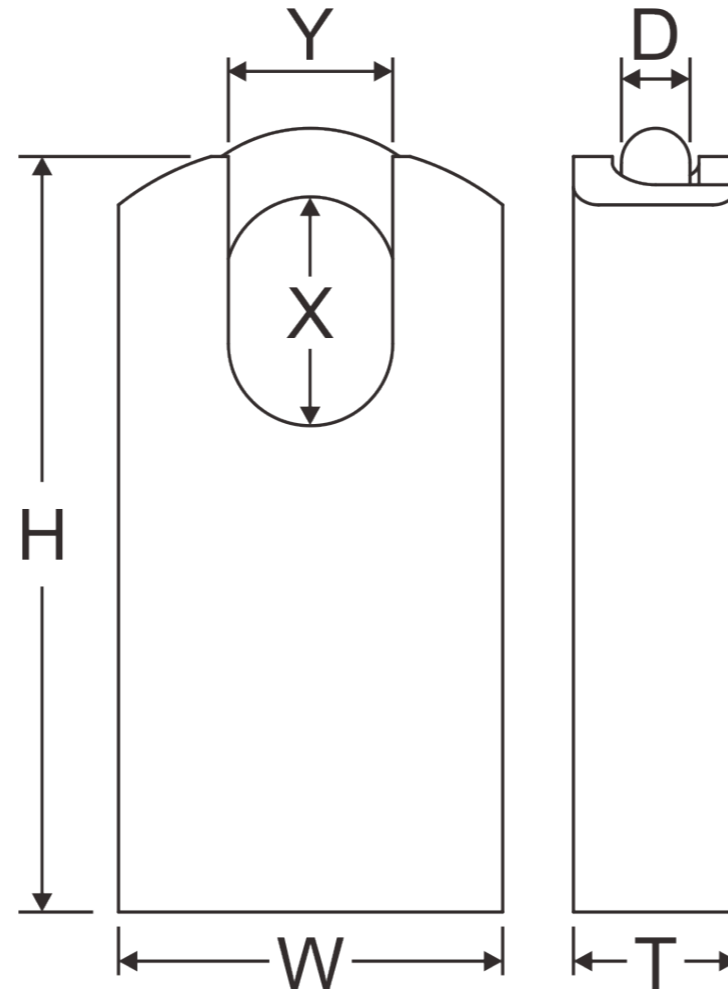

SIZE CHART

150PIC

Item #	DIMENSION(MM)						
	Lock Body			Shackle			Keyway
	W	H	T	D	X	Y	
150PIC	45	86	19	8.0	25	20	No core No key

* We also provide the full set of padlock.

The Item # will be different according to the core it applied (6 pin or 7 pin) Such as: 150PIC-SFIC-6 or 350PIC-SFIC-7