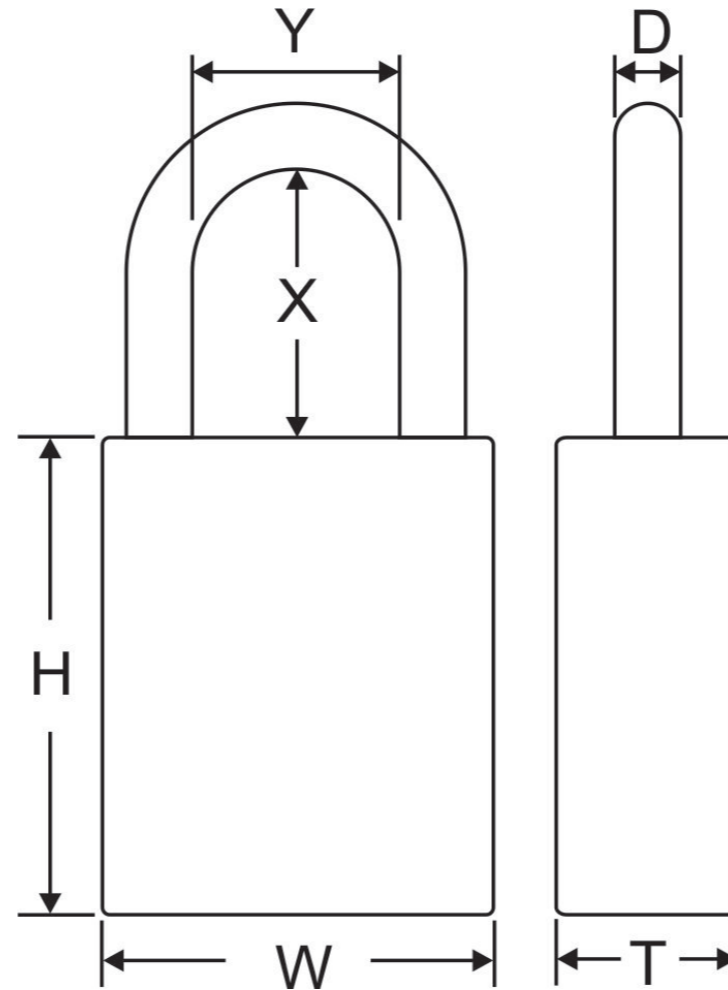

# SIZE CHART

250IC

Item #	DIMENSION(MM)						Keyway
	Lock Body			Shackle			
	W	H	T	D	X	Y	
250IC/25	50	55	19	9.5	25	20	No core No key
250IC/50	50	55	19	9.5	50	20	
250IC/76	50	55	19	9.5	76	20	

\* We also provide the full set of padlock.

The Item # will be different according to the core it applied (6 pin or 7 pin) Such as: 150PIC-SFIC-6 or 350PIC-SFIC-7