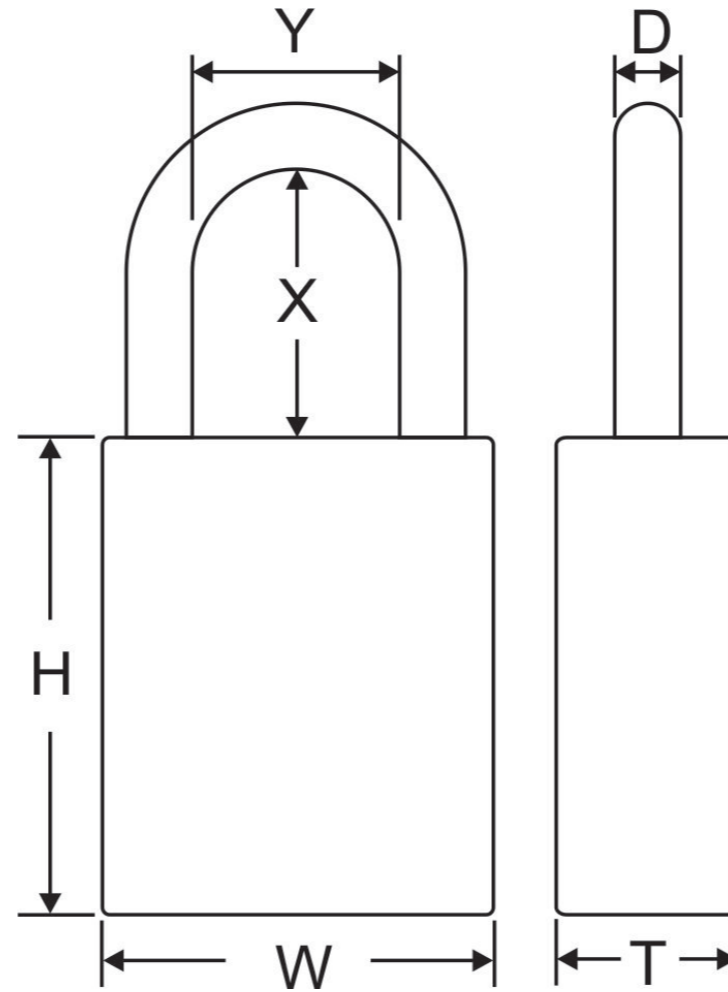

SIZE CHART

350IC

Item #	DIMENSION(MM)						Keyway
	Lock Body			Shackle			
	W	H	T	D	X	Y	
350IC/25	63.5	60	25	11.0	25	32	No core No key
350IC/50	63.5	60	25	11.0	50	32	
350IC/76	63.5	60	25	11.0	76	32	

* We also provide the full set of padlock.

The Item # will be different according to the core it applied (6 pin or 7 pin) Such as: 150PIC-SFIC-6 or 350PIC-SFIC-7