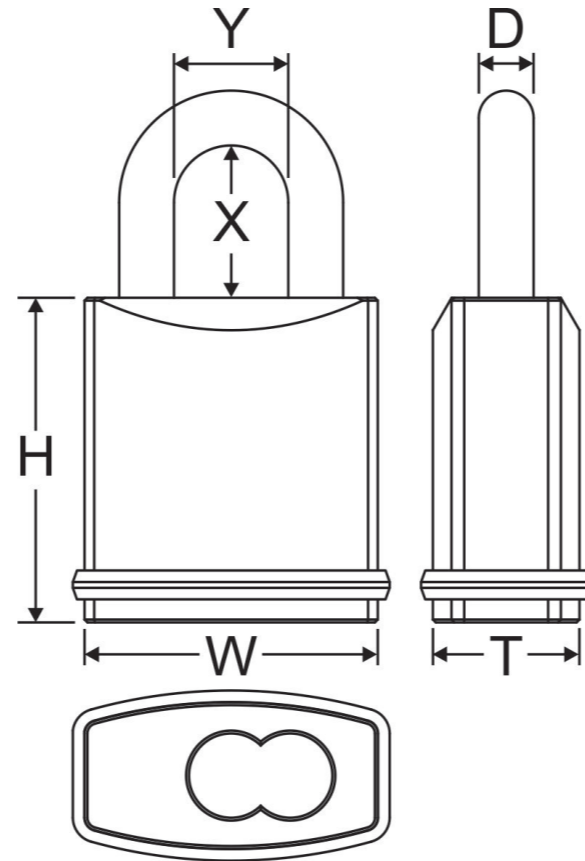

# SIZE CHART

Z840IC

Item #	DIMENSION(MM)						Keyway
	Lock Body			Shackle			
	W	H	T	D	X	Y	
Z840IC/19	39	56	20	6.35	19	20	No core No key
Z840IC/25	39	56	20	6.35	25	20	
Z840IC/38	39	56	20	6.35	38	20	
Z840IC/50	39	56	20	6.35	50	20	
Z840IC/76	39	56	20	6.35	76	20	

\* Each Item# includes several shackle dimension (X): 19, 25, 38, 50, 76 (mm)

Such as: 840IC/25, 845IC/50, 860IC/76

\* We also provide the full set of padlock.

The Item # will be different according to the core it applied (6 pin or 7 pin) Such as: 840IC-SFIC-6 or 850-SFIC-7