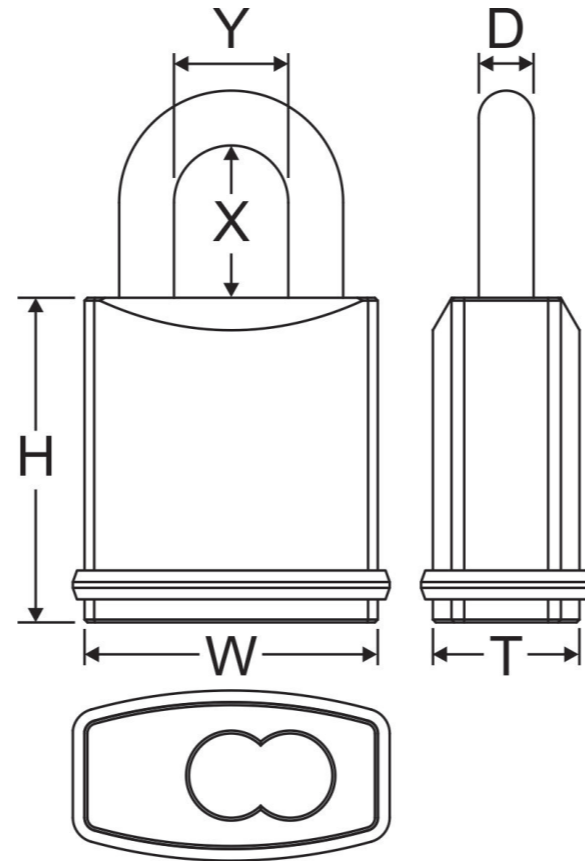

# SIZE CHART

Z845IC

Item #	DIMENSION(MM)						Keyway
	Lock Body			Shackle			
	W	H	T	D	X	Y	
Z845IC/19	44	56	23	7.93	19	20	No core No key
Z845IC/25	44	56	23	7.93	25	20	
Z845IC/38	44	56	23	7.93	38	20	
Z845IC/50	44	56	23	7.93	50	20	
Z845IC/76	44	56	23	7.93	76	20	

\* Each Item# includes several shackle dimension (X): 19, 25, 38, 50, 76 (mm)

Such as: 840IC/25, 845IC/50, 860IC/76

\* We also provide the full set of padlock.

The Item # will be different according to the core it applied (6 pin or 7 pin) Such as: 840IC-SFIC-6 or 850-SFIC-7