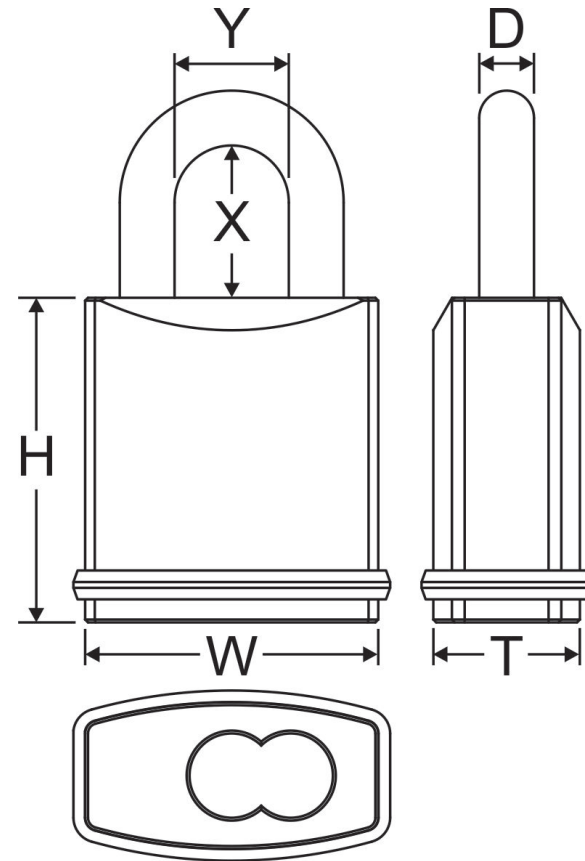

# SIZE CHART

Z850IC

Item #	DIMENSION(MM)						Keyway
	Lock Body			Shackle			
	W	H	T	D	X	Y	
Z850IC/19	51	56	25	9.5	19	20	No core No key
Z850IC/25	51	56	25	9.5	25	20	
Z850IC/38	51	56	25	9.5	38	20	
Z850IC/50	51	56	25	9.5	50	20	
Z850IC/76	51	56	25	9.5	76	20	

\* Each Item# includes several shackle dimension (X): 19, 25, 38, 50, 76 (mm)

Such as: 840IC/25, 845IC/50, 860IC/76

\* We also provide the full set of padlock.

The Item # will be different according to the core it applied (6 pin or 7 pin) Such as: 840IC-SFIC-6 or 850-SFIC-7