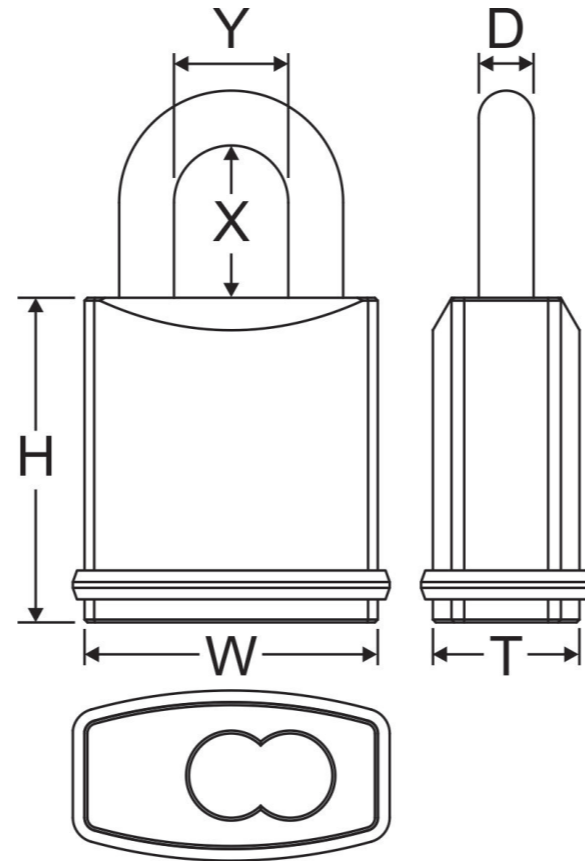

SIZE CHART

Z860IC

Item #	DIMENSION(MM)						Keyway
	Lock Body			Shackle			
	W	H	T	D	X	Y	
Z860IC/19	63	56	25	11.1	19	32	No core No key
Z860IC/25	63	56	25	11.1	25	32	
Z860IC/38	63	56	25	11.1	38	32	
Z860IC/50	63	56	25	11.1	50	32	
Z860IC/76	63	56	25	11.1	76	32	

* Each Item# includes several shackle dimension (X): 19, 25, 38, 50, 76 (mm)

Such as: 840IC/25, 845IC/50, 860IC/76

* We also provide the full set of padlock.

The Item # will be different according to the core it applied (6 pin or 7 pin) Such as: 840IC-SFIC-6 or 850-SFIC-7